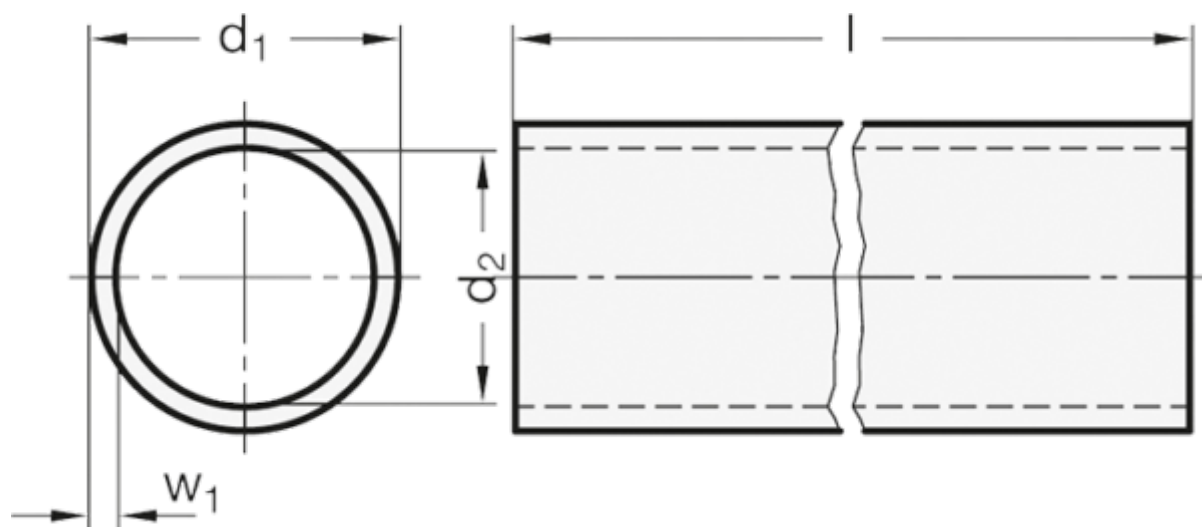

Data Sheet

Article number: 20990NID60500BL

Description: E+G GN 990 Construction tube round
GN 990-NI-D60-500-BL

Measures

d_1 = D60 \pm 0.25

d_2 = 52

$l \pm 0.5$ = 500

w_1 = 4

Weight in (g) = 2500